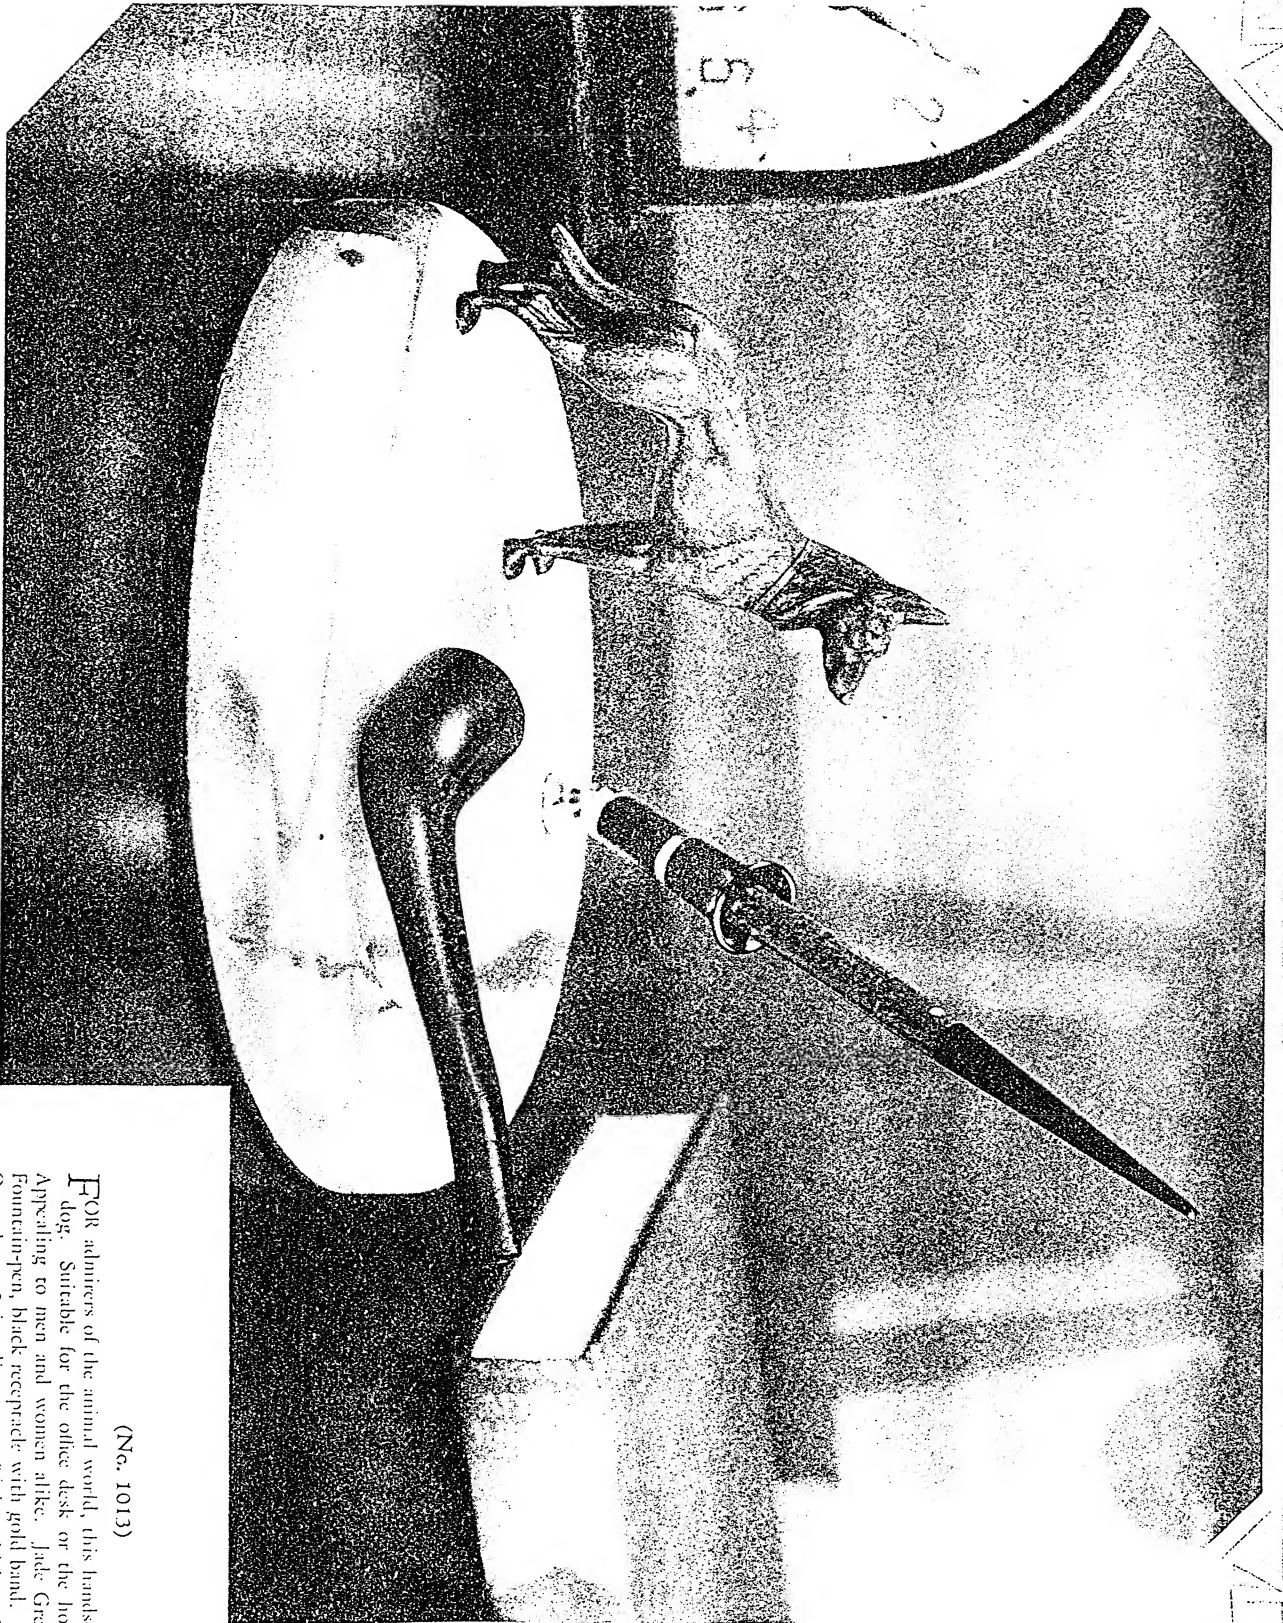

(No. 1013)

FOR admirers of the animal world, this handsome bronze police dog. Suitable for the office desk or the home writing desk. Appealing to men and women alike. Jade Green Lifetime Desk Fountain-pen, black receiver with gold band. Grenine Yavapai Onyx base, 9 in. diameter x 7 8 in. thick, with hollowed ash receiver. Dog 4 in. high and 5 in. long.

Bronze, List price $45